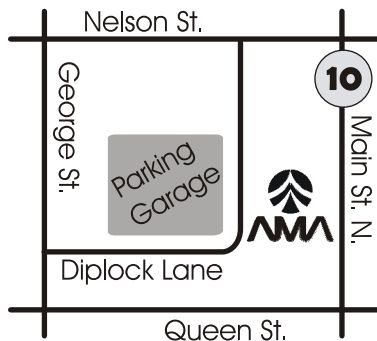

South Dojo
41 Main St. N.

- ☐ Monday
  12:00-12:45pm.
- ☐ Monday
  2:00-2:45pm.
- ☐ Monday
  6:15-7:00pm.
- ☐ Tuesday
  1:00-1:45pm.
- ☐ Wednesday
  6:45-7:45pm.
- ☐ Saturday
  8:30-9:30am.