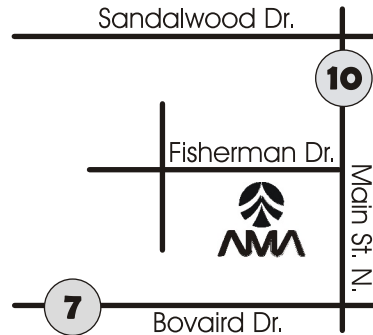

**North Dojo**  
**13 Fisherman Dr.**

**905.450.9927**

- Tuesday  
9:30-10:15am.
- Tuesday  
8:15-9:00pm.
- Wednesday  
12:00-12:45pm.
- Wednesday  
7:00-7:45pm.
- Friday  
9:30-10:15am.
- Friday  
8:30-9:15pm.